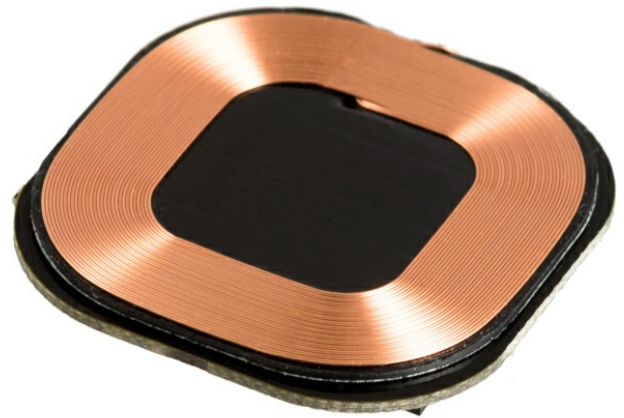

# Qi 1.2 wireless charging deck

SKU: 114991675

Need to charge your Crazyflie 2.X without connecting the micro-USB cable? Then the Crazyflie™ Qi 1.2 wireless charging deck is a great option. It supports the same Qi standard as mobile phones up to 1A at 5V.

## 1. Introduction

The Qi 1.2 wireless charging deck is ideal for swarming since landing/take-off can be done from wireless chargers placed on the ground in the flying area.

## 2. Features

- Compatible with the WPC v1.2 Qi standard
- Automatic detection of expansion board using 1-wire memory

## 3. Electrical specification

- 1-wire memory for automatic expansion board detection
- Supports the Qi wireless charging standard (WPC v1.2 Qi)
- Can supply up to 1A at 5V
- Based on the TI BQ51013B