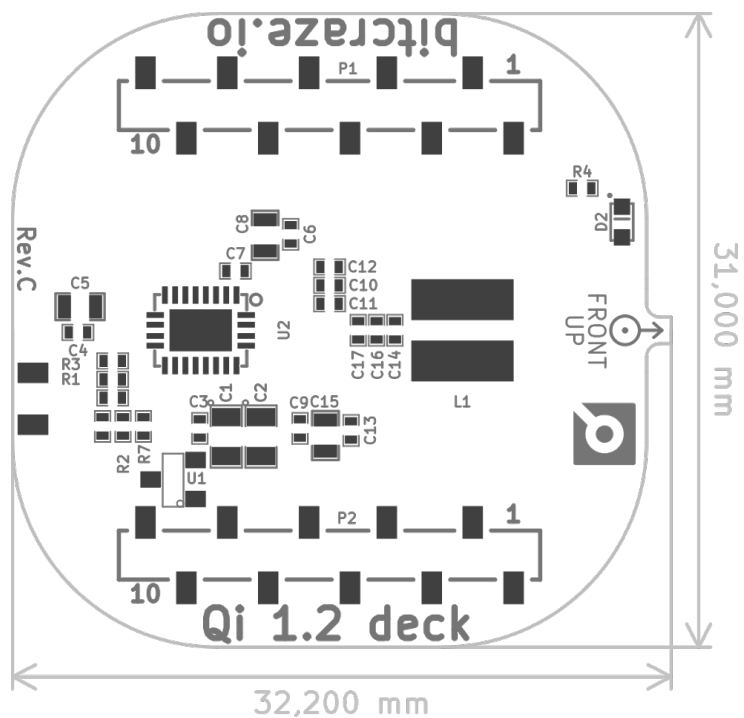

6. Package contents

- 1 x Qi 1.2 wireless charging deck

7. Errata

8. Hardware revisions

Revision	Comment
C	Initial release

9. History

Version	Comment	Date
1	Initial release	2020-04-01